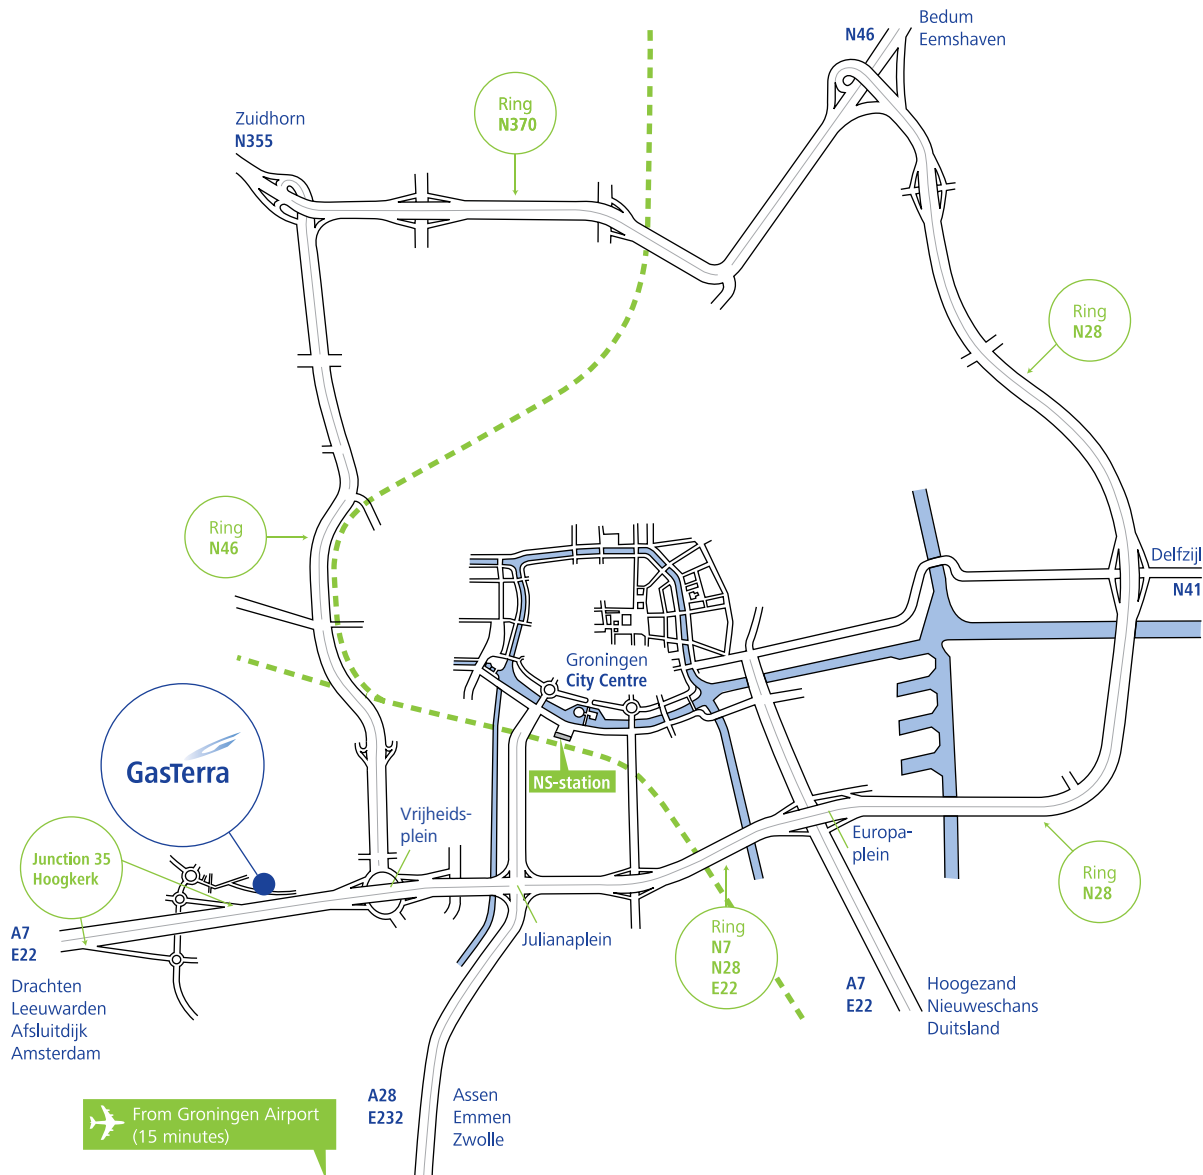

# How to reach GasTerra

## Visitor's address

Rozenburglaan 11  
9727 DL Groningen

## From Zwolle-Assen (A28, E232) and Hoogezand-Nieuweschans (A7, E22)

From Julianaplein on the A7, follow the signs for Drachten. Take the turning to Hoogkerk (junction 35). At the bottom of the sliproad, turn right. Turn right at the roundabout. Keep to this road, following it as it bends round to the left, then take the first road to the right. This is Rozenburglaan. GasTerra is 200 metres on your left.

## From Drachten-Heerenveen-Afsluitdijk-Amsterdam (A7, E22)

Take the turning to Hoogkerk (junction 35). At the bottom of the sliproad, on the roundabout turn left. Keep straight at the next roundabout. On the third roundabout turn right. Keep to this road, following it as it bends round to the left, then take the first road to the right. This is Rozenburglaan. GasTerra is 200 metres on your left.